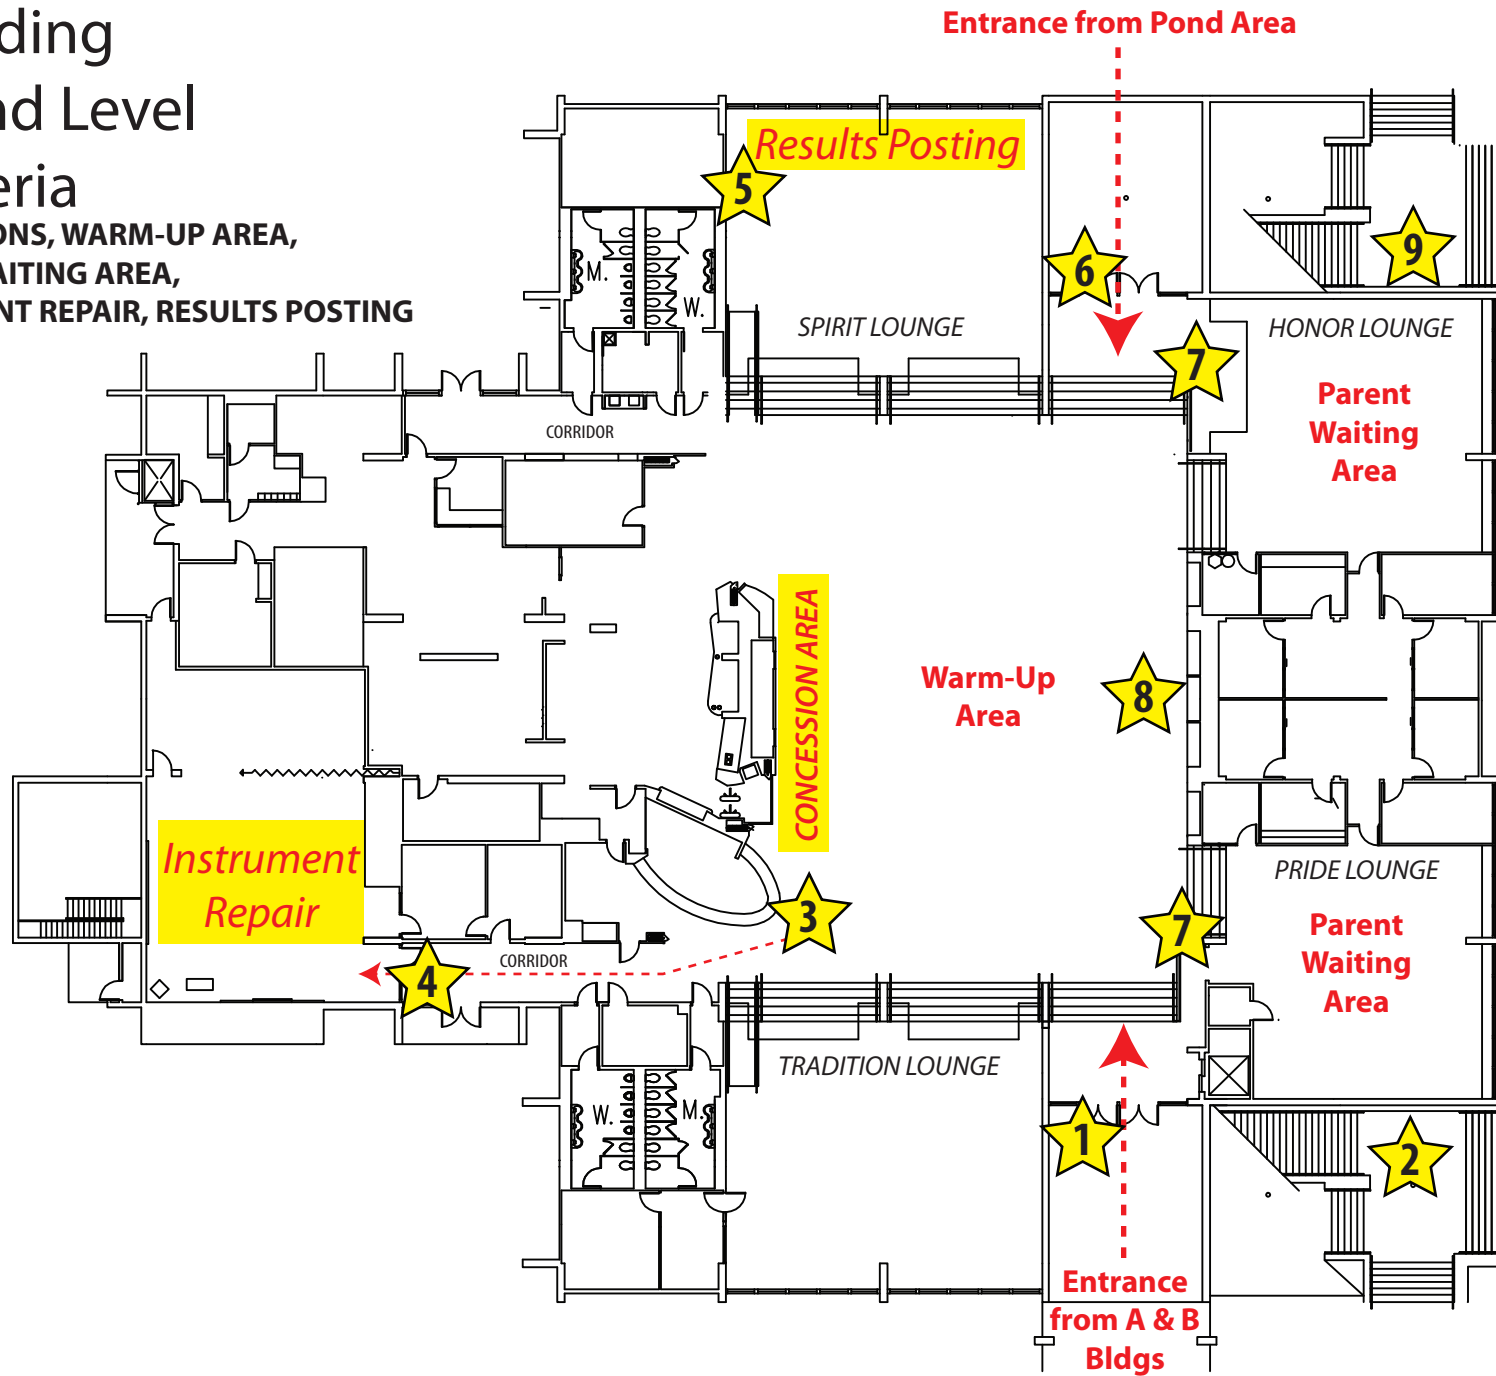

Plano Senior High School

C Building

Ground Level

Cafeteria

CONCESSIONS, WARM-UP AREA,
PARENT WAITING AREA,
INSTRUMENT REPAIR, RESULTS POSTING