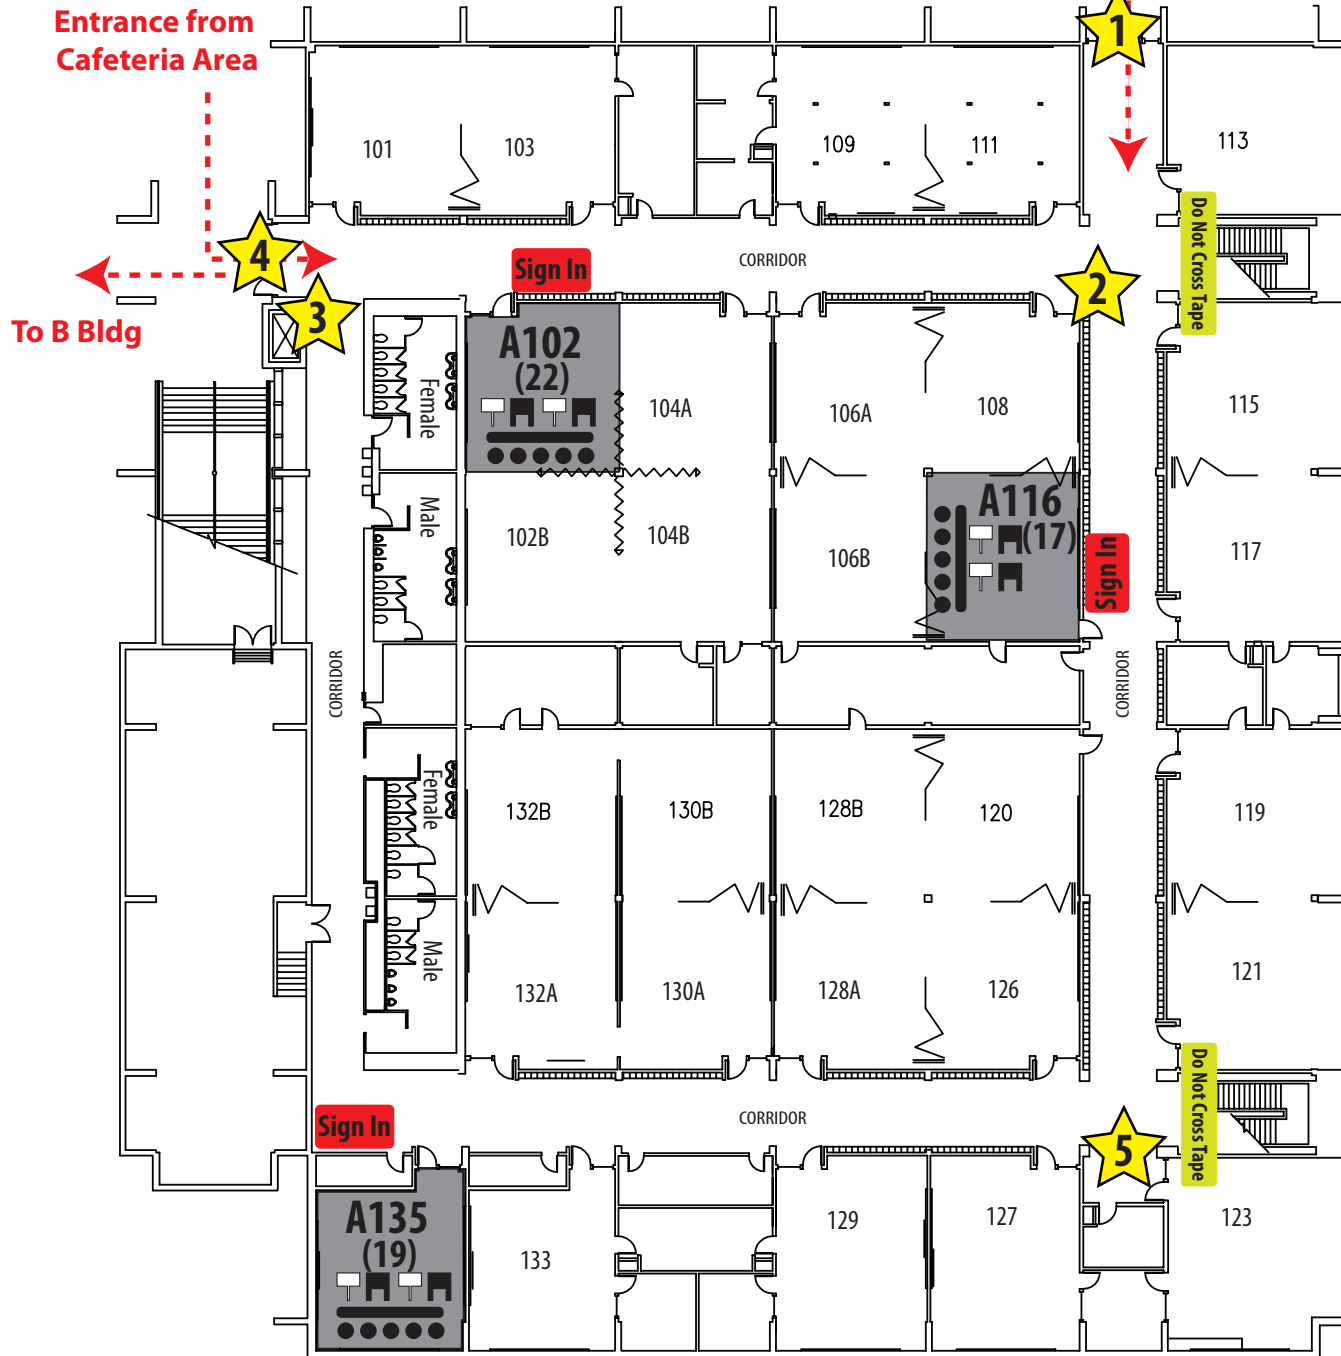

# Campus Map

LOGISTICS MAP

 - Audition Entry Points

 - Sign Station

Entrance from Bldg D

Entrance from Cafeteria Area

To B Bldg

# Plano Senior High School A Building Ground Floor LOGISTICS MAP

-  - Check-In Table/Desk
-  - Judges' Area/Screen/Seating
-  - Chair/Music Stand (from D Bldg)
-  - Performer Seating Needed
-  - Sign Station
-  - Crowd Control

## Ground Level