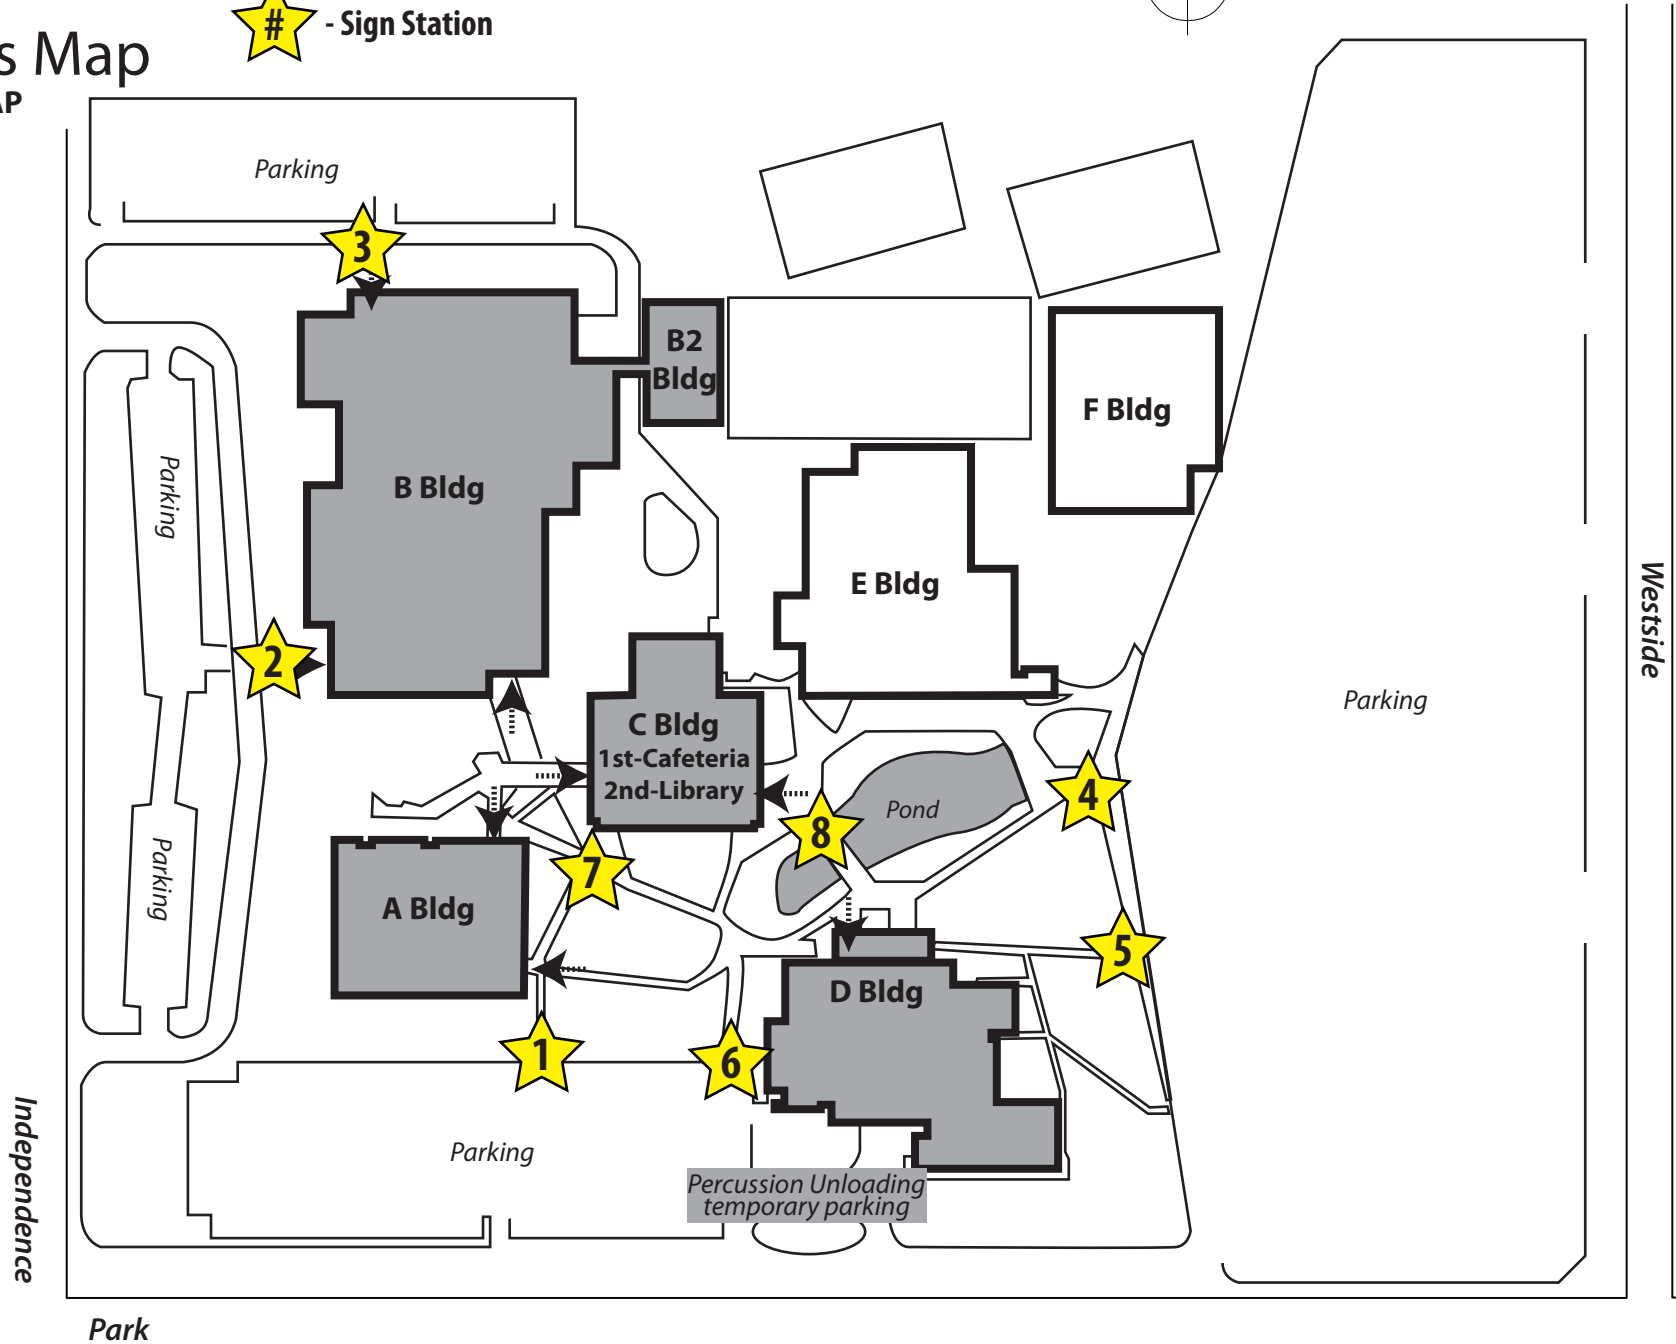

# Campus Map

LOGISTICS MAP

 - Audition Entry Points

 - Sign Station

Entrance from Bldg D

Entrance from Cafeteria Area

To B Bldg

# Plano Senior High School A Building Ground Floor LOGISTICS MAP

-  - Check-In Table/Desk
-  - Judges' Area/Screen/Seating
-  - Chair/Music Stand (from D Bldg)
-  - Performer Seating Needed
-  - Sign Station
-  - Crowd Control

## Ground Level

#### LOGISTICS MAP