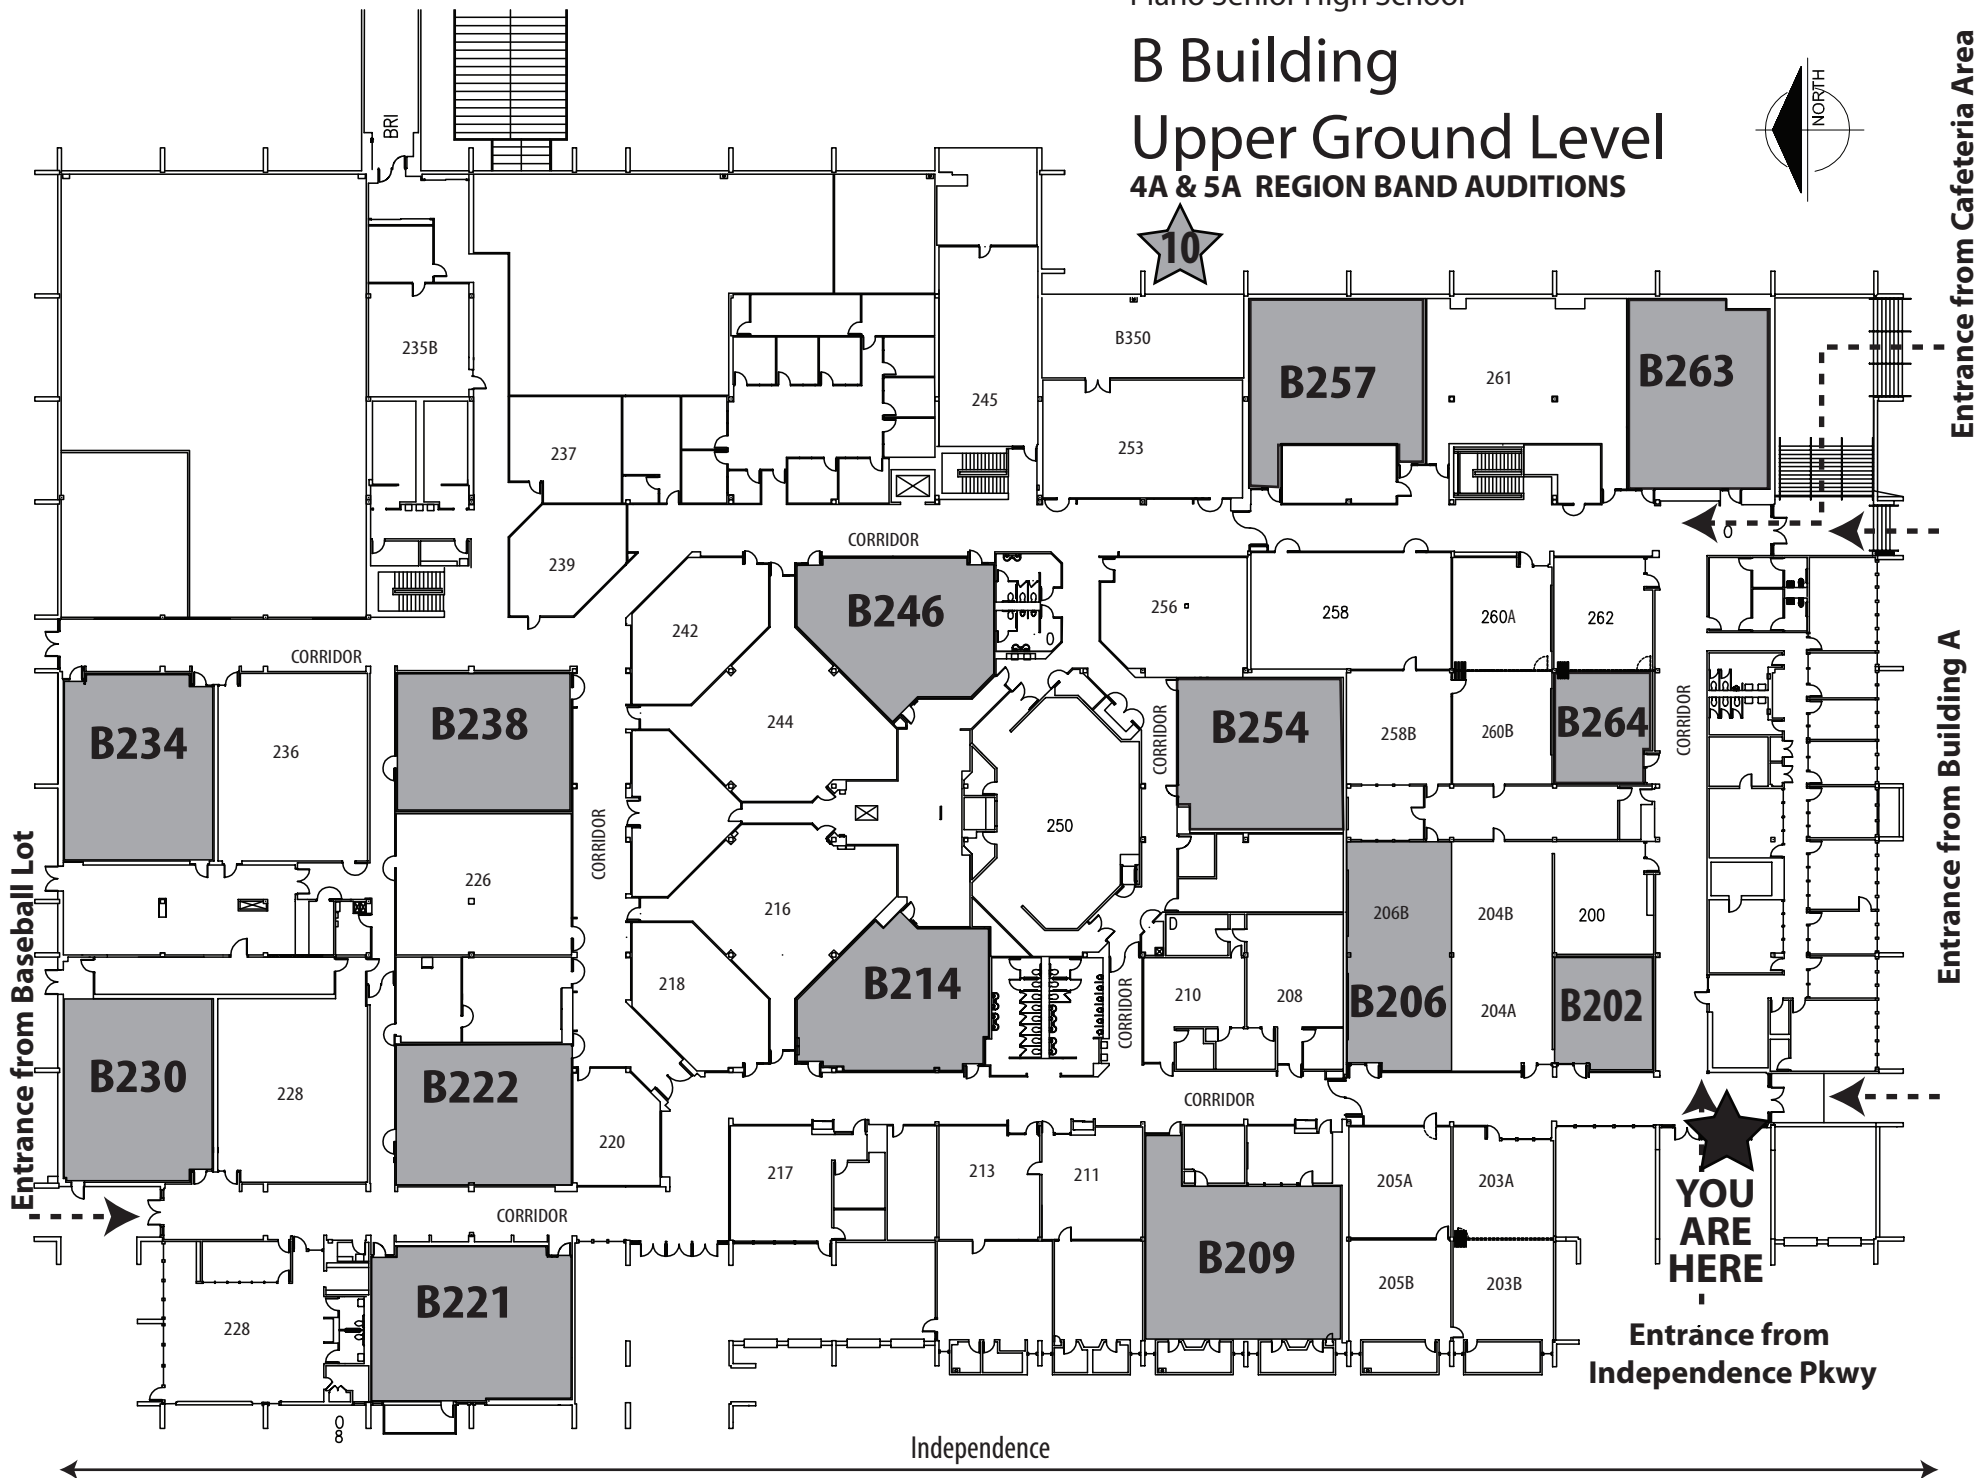

Plano Senior High School

B Building

Upper Ground Level 4A & 5A REGION BAND AUDITIONS

Entrance from Baseball Lot

Entrance from Cafeteria Area

Entrance from Building A

★
YOU ARE HERE

Entrance from Independence Pkwy