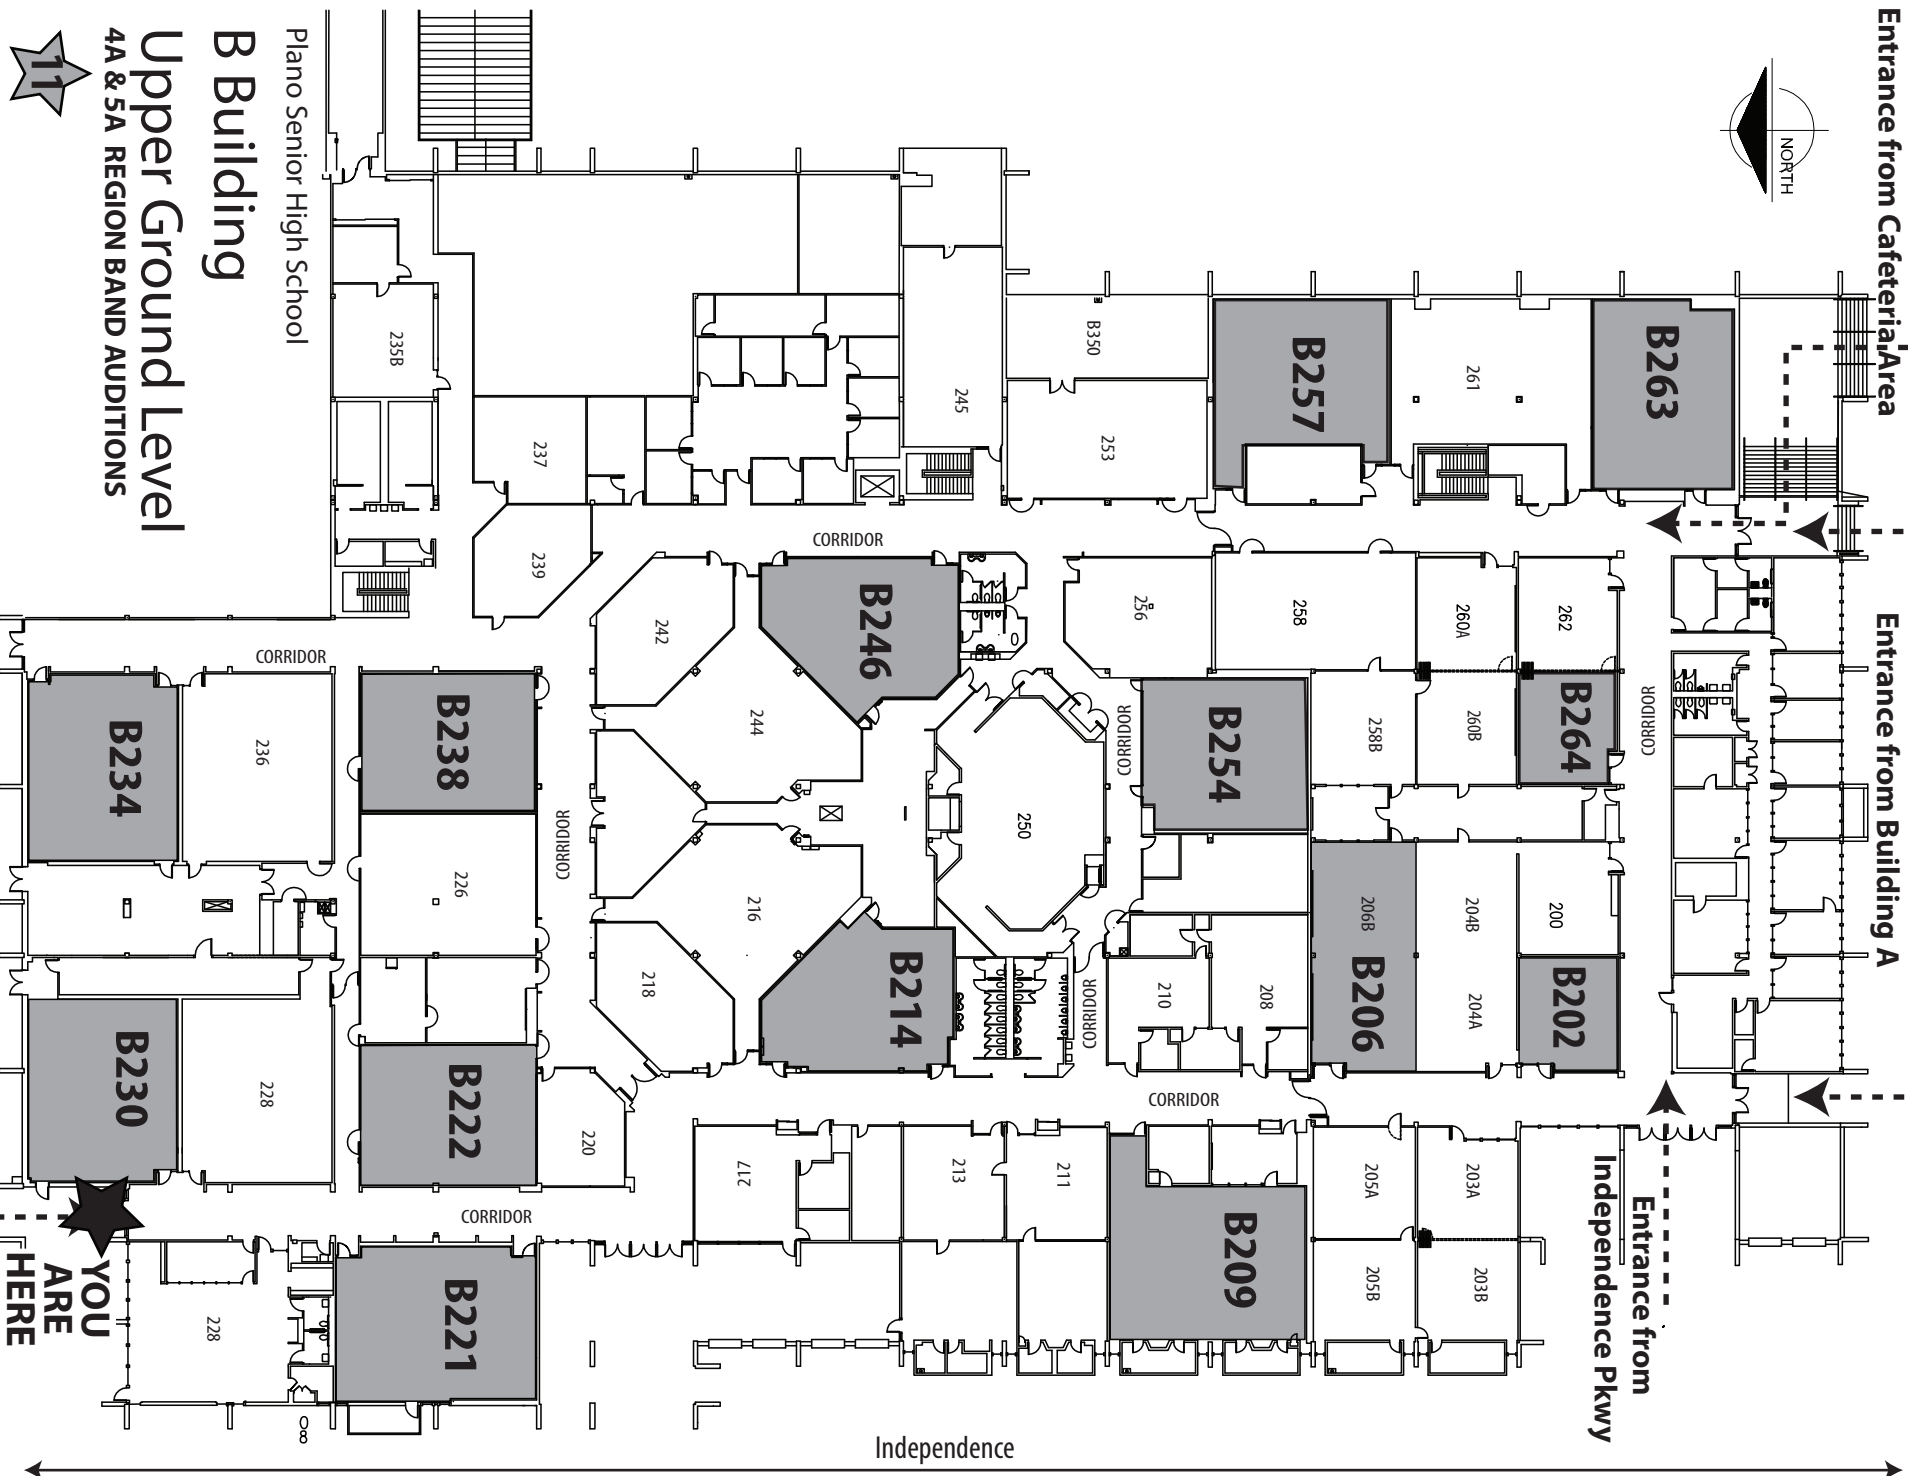

Entrance from Cafeteria Area

Entrance from Building A

Entrance from Independence Pkwy