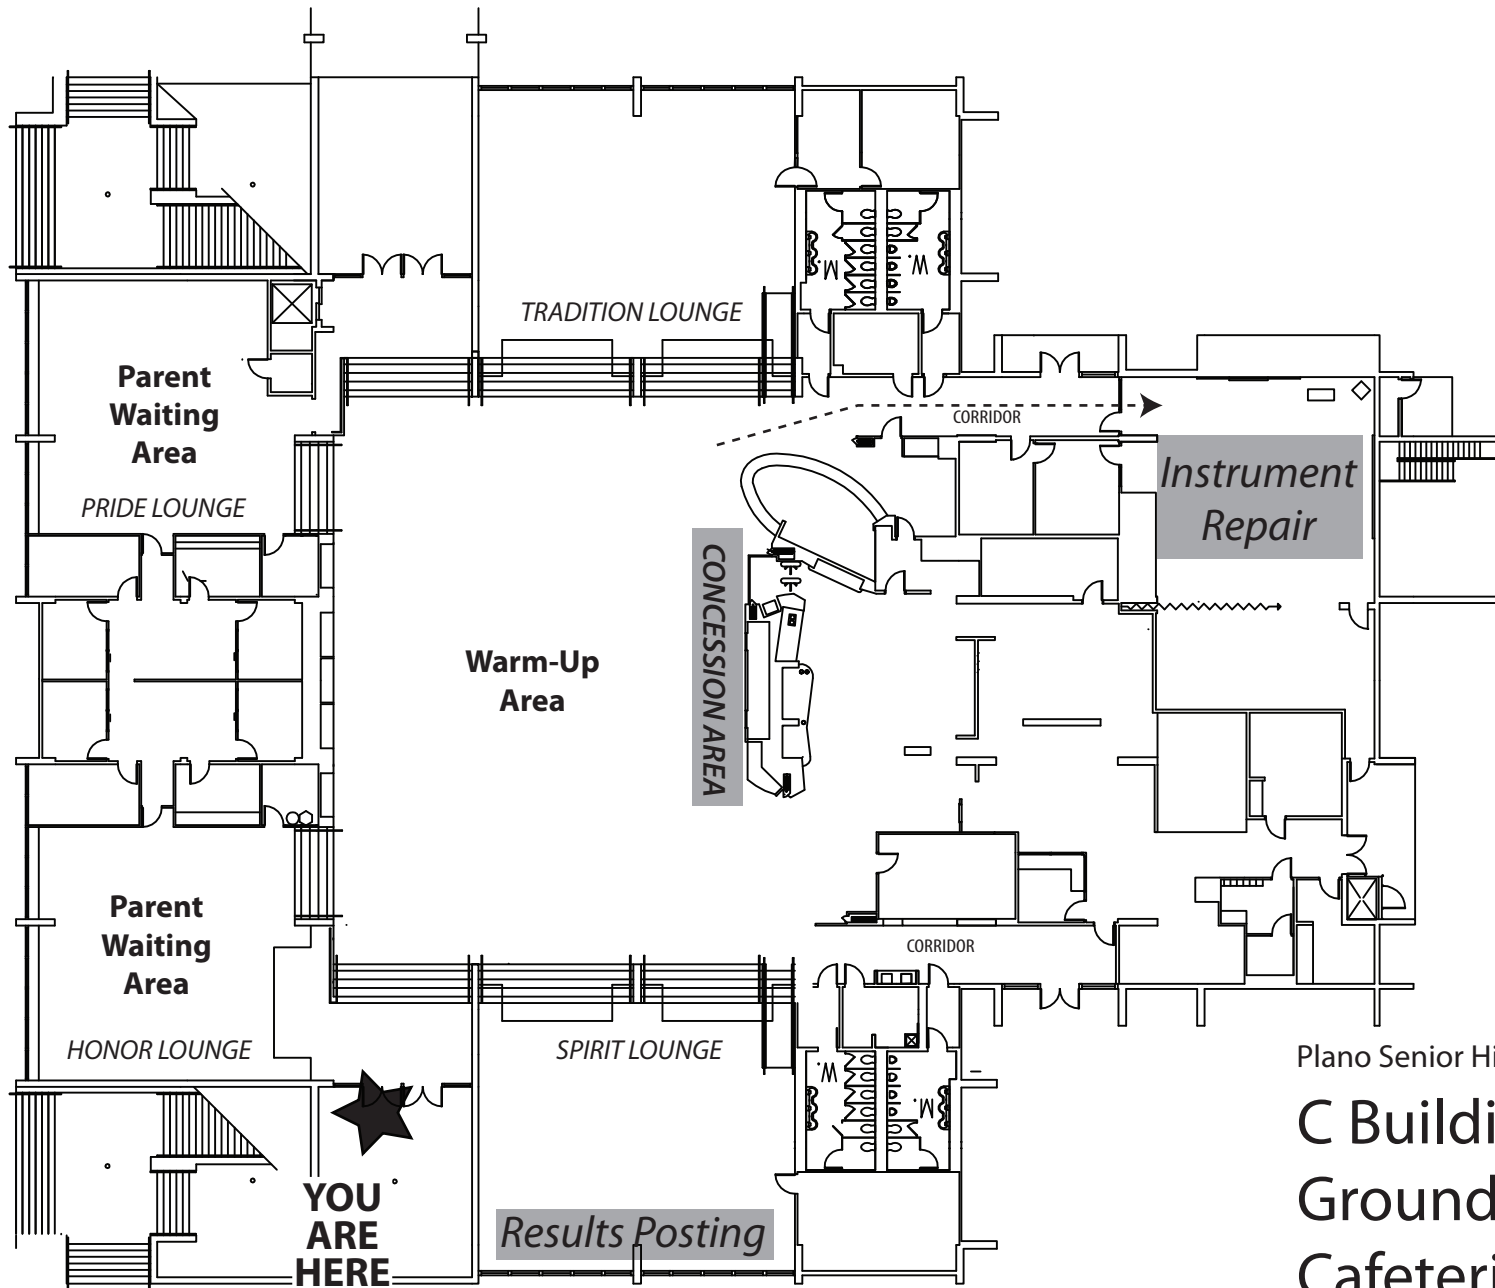

C Building

Ground Level

Cafeteria

CONCESSIONS, WARM-UP AREA,

PARENT WAITING AREA,

INSTRUMENT REPAIR, RESULTS POSTING

INSTRUMENT REPAIR HERE

Plano Senior High School

C Building

Ground Level

Cafeteria

CONCESSIONS, WARM-UP AREA,

PARENT WAITING AREA,

INSTRUMENT REPAIR, RESULTS POSTING

AUDITION RESULTS

Plano Senior High School

C Building

Ground Level

Cafeteria

CONCESSIONS, WARM-UP AREA,

PARENT WAITING AREA,

INSTRUMENT REPAIR, RESULTS POSTING

Plano Senior High School

**C Building
Ground Level
Cafeteria**

**CONCESSIONS, WARM-UP AREA,
PARENT WAITING AREA,
INSTRUMENT REPAIR, RESULTS POSTING**

PARENT WAITING AREA

Plano Senior High School

C Building

Ground Level

Cafeteria

CONCESSIONS, WARM-UP AREA,

PARENT WAITING AREA,