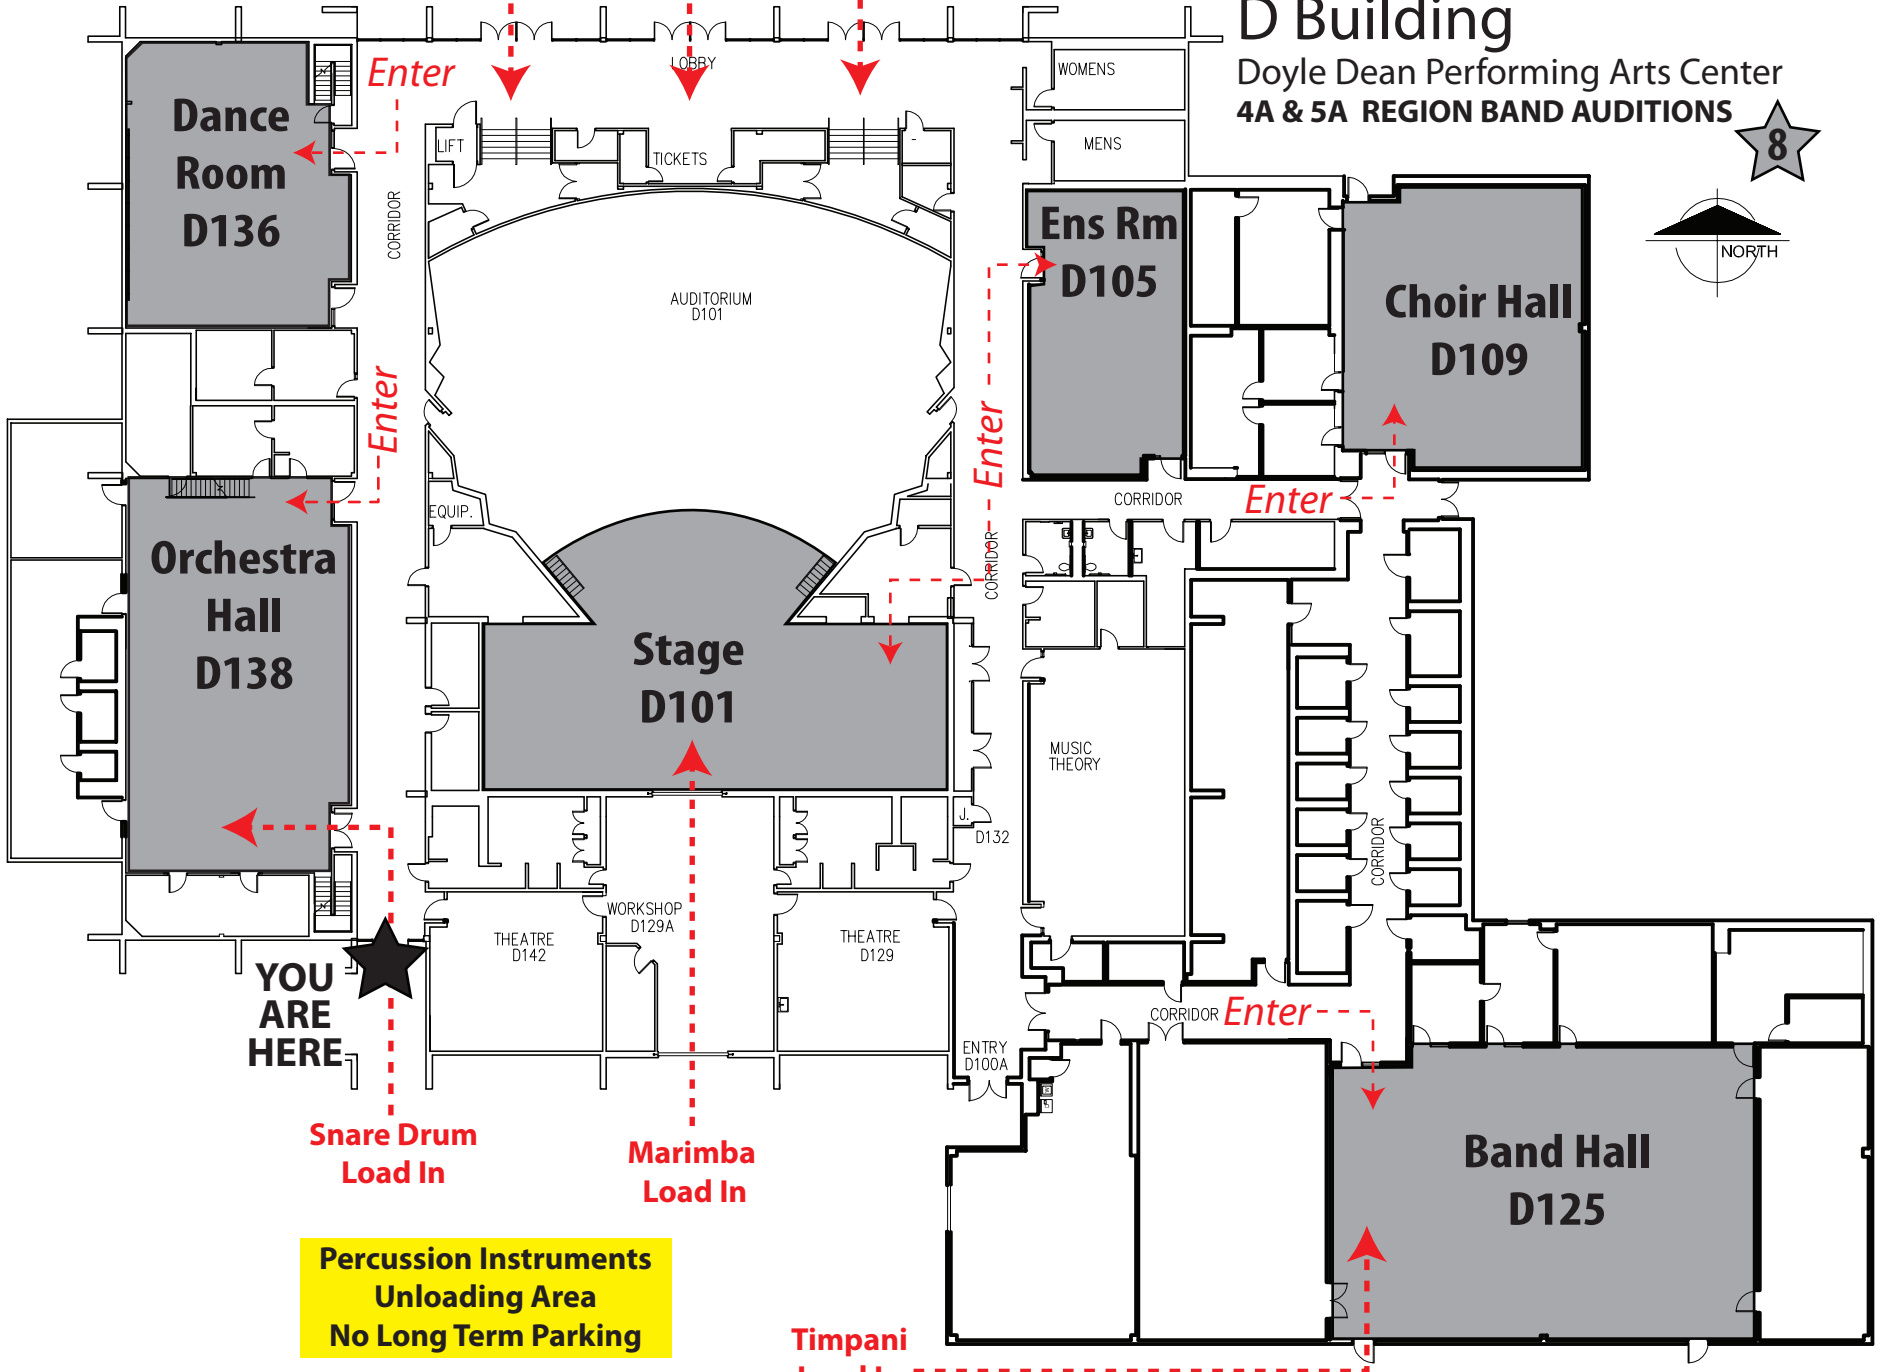

4A & 5A REGION BAND AUDITIONS

MARIMBA LOAD IN

Plano Senior High School

D Building

Doyle Dean Performing Arts Center

4A & 5A REGION BAND AUDITIONS

SNARE DRUM LOAD IN

Plano Senior High School

D Building

Doyle Dean Performing Arts Center

4A & 5A REGION BAND AUDITIONS

D Building

Doyle Dean Performing Arts Center
4A & 5A REGION BAND AUDITIONS

Entrances from Pond/Cafeteria Area

YOU ARE HERE

Snare Drum Load In

Marimba Load In

**Percussion Instruments Unloading Area
No Long Term Parking**

Timpani Load In

Park

Dance Rm Orchestra

Plano Senior High School

D Building

Doyle Dean Performing Arts Center